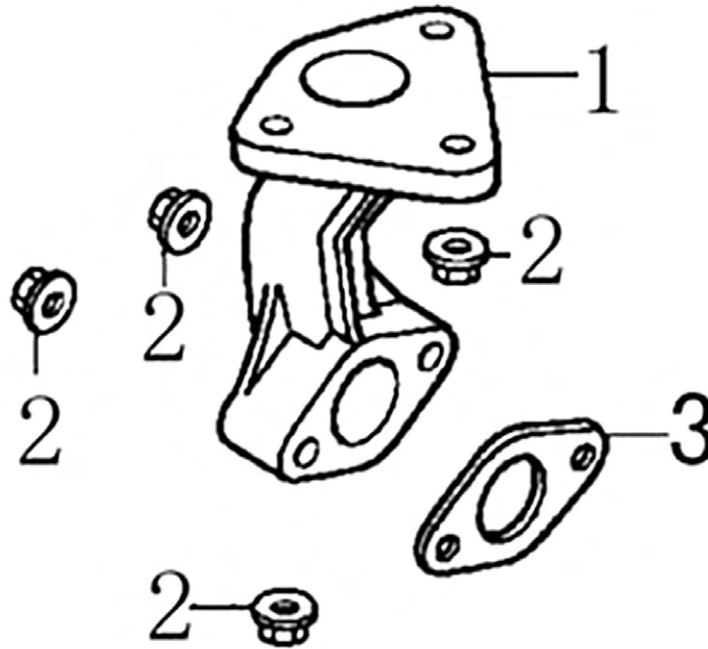

Exhaust Manifold

ITEM	PART NO.	QTY.	DESCRIPTION
1	0J4535A	1	MANIFOLD, EXH. PIPE
2	0J35220161	5	NUT, HEX., M8
3	0G9028	1	GASKET, MUFFLER